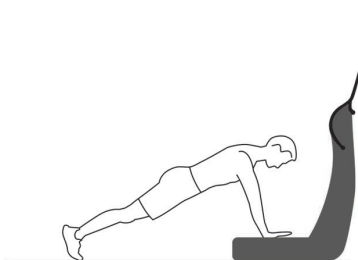

Power Plate® pro7™ Features

71-P7A-3900 Matte Black

Color (Standard)	Matte Black
Dimensions (W x D x H)	38in x 46in x 60in / 96cm x 116cm x 152cm
Platform Dimensions (W x D)	38in x 33in / 96.5cm x 83.8cm
Weight	430lb / 195kg
Power Supply	100–240V, 50/60Hz, Nominal Power: 160-265W, Universal Voltage
Maximum Load	500lb / 227.2kg
STAX™	Advanced Stabilization and Compensation System
Operating System	Android 4.4.2
USB Port/ Hub	4 USB port support (USB host 2.0)
Net Access	10 /100M Ethernet
Upper Display	4-wire Capacitive type touch screen with 10.1" 1920x1080 resolution LCD display
Audio	Wolf sound chip WM8994, stereo in/out
G-Factor™ Settings	0-8 (with 27 sublevels of intensity)
DualSync™Twin Motor System	DualSync Twin Motor System maintains precise balance at any frequency and amplitude level, allowing perfect synchronisation of vibration for maximum muscle response and efficiency
proMotion™ Dynamic Vibration Technology	Three-position tension adjustment; embedded with modular attachment option
Frequency	25 - 50 Hz
Time Selections	30, 60 seconds, 0-9 minutes
Amplitude / Vibration Setting	Low or High
Certifications	CE, PSE
Warranty	3 years hardware / 1 year electronics / 1 year labor

REV0723

Push-Up

For training tips, workouts and even more ways to get the most out of our products, download the Power Plate App.

Power Plate Gulf LLC • 971 4 313 2060 • hello@powerplategulf.com
Power Plate India PVT. LTD • 022 40 90 70 50 • hello@powerplate.in