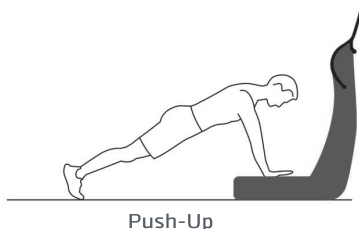

For training tips, workouts and even more ways to get the most out of our products, download the Power Plate App.

Power Plate Gulf LLC • 971 4 313 2060 • hello@powerplategulf.com

Power Plate India PVT. LTD • 022 40 90 70 50 • hello@powerplate.in