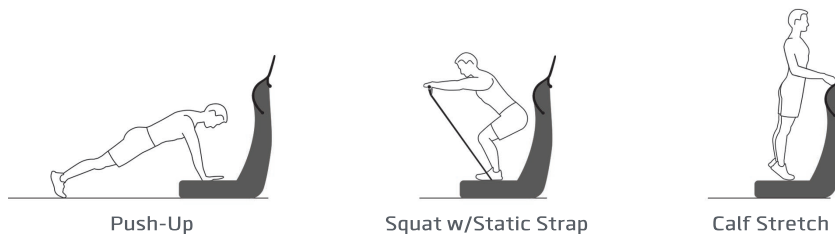

Push-Up

Squat w/Static Strap

For training tips, workouts and even more ways to get the most out of our products, download the Power Plate App.

Power Plate Gulf LLC • 971 4 313 2060 • hello@powerplategulf.com
Power Plate India PVT. LTD • 022 40 90 70 50 • hello@powerplate.in