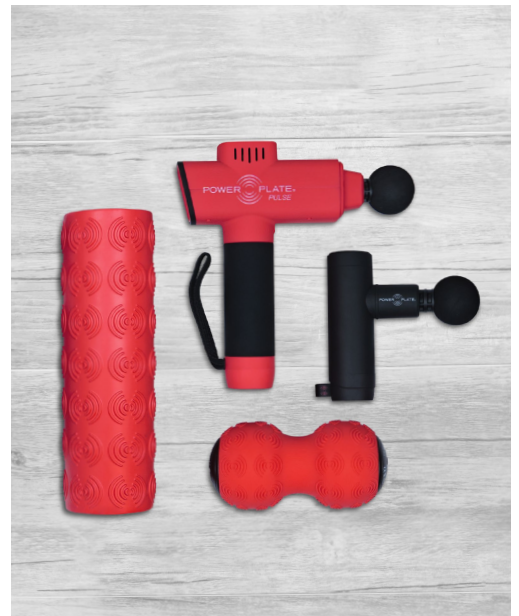

POWER PLATE®

DUALSPHERE™

PORTABLE. POWERFUL. PERFECT

From the leader in whole body vibration for over 20 years, the Power Plate® DualSphere™ is perfect for effective, concentrated massage. Featuring a unique contoured shape and exclusive textured design, the DualSphere is ideal for targeting hard to reach areas including feet, neck and back to help relax and rejuvenate tight and sore muscles, release fascia and promote blood flow to help you prepare faster and recover quicker.

The DualSphere is a cutting-edge vibrating massager that:

- Helps relax and rejuvenate tight and sore muscles
- Promotes blood flow and fascia release
- Accelerates exercise warm up and recovery
- Enhances range of motion
- Reduces pain

To get training tips, workouts and even more ways to get the most out of the DualSphere, download the Power Plate App.

Simple, 1-Button Control

Power Plate® DualSphere™ Features

62PG-900-16

62PG-900-02

Color	Matte Black, Matte Red
Charging Method	USB-C
User Materials	Quick Start Guide (in-box); Educational Content (via the Power Plate App)
Vibration Levels	3 Standard, 1 Rhythmic Pulse (Oscillation Mode)
Vibrations Per Minute	Standard Levels (levels 1-3): 2,200 / 3,300 / 4,000 Rhythmic Pulse (level 4): 2,000 - 2,700
Battery Charge Time	~2 Hours (120 Minutes)
Battery Runtime	~ 3 Hours
Auto Shutoff Timer	10 Minutes
Weight	840g / 1.85lbs
Product Warranty	1 Year Limited Manufacturer's Warranty
Certifications	CE, FCC